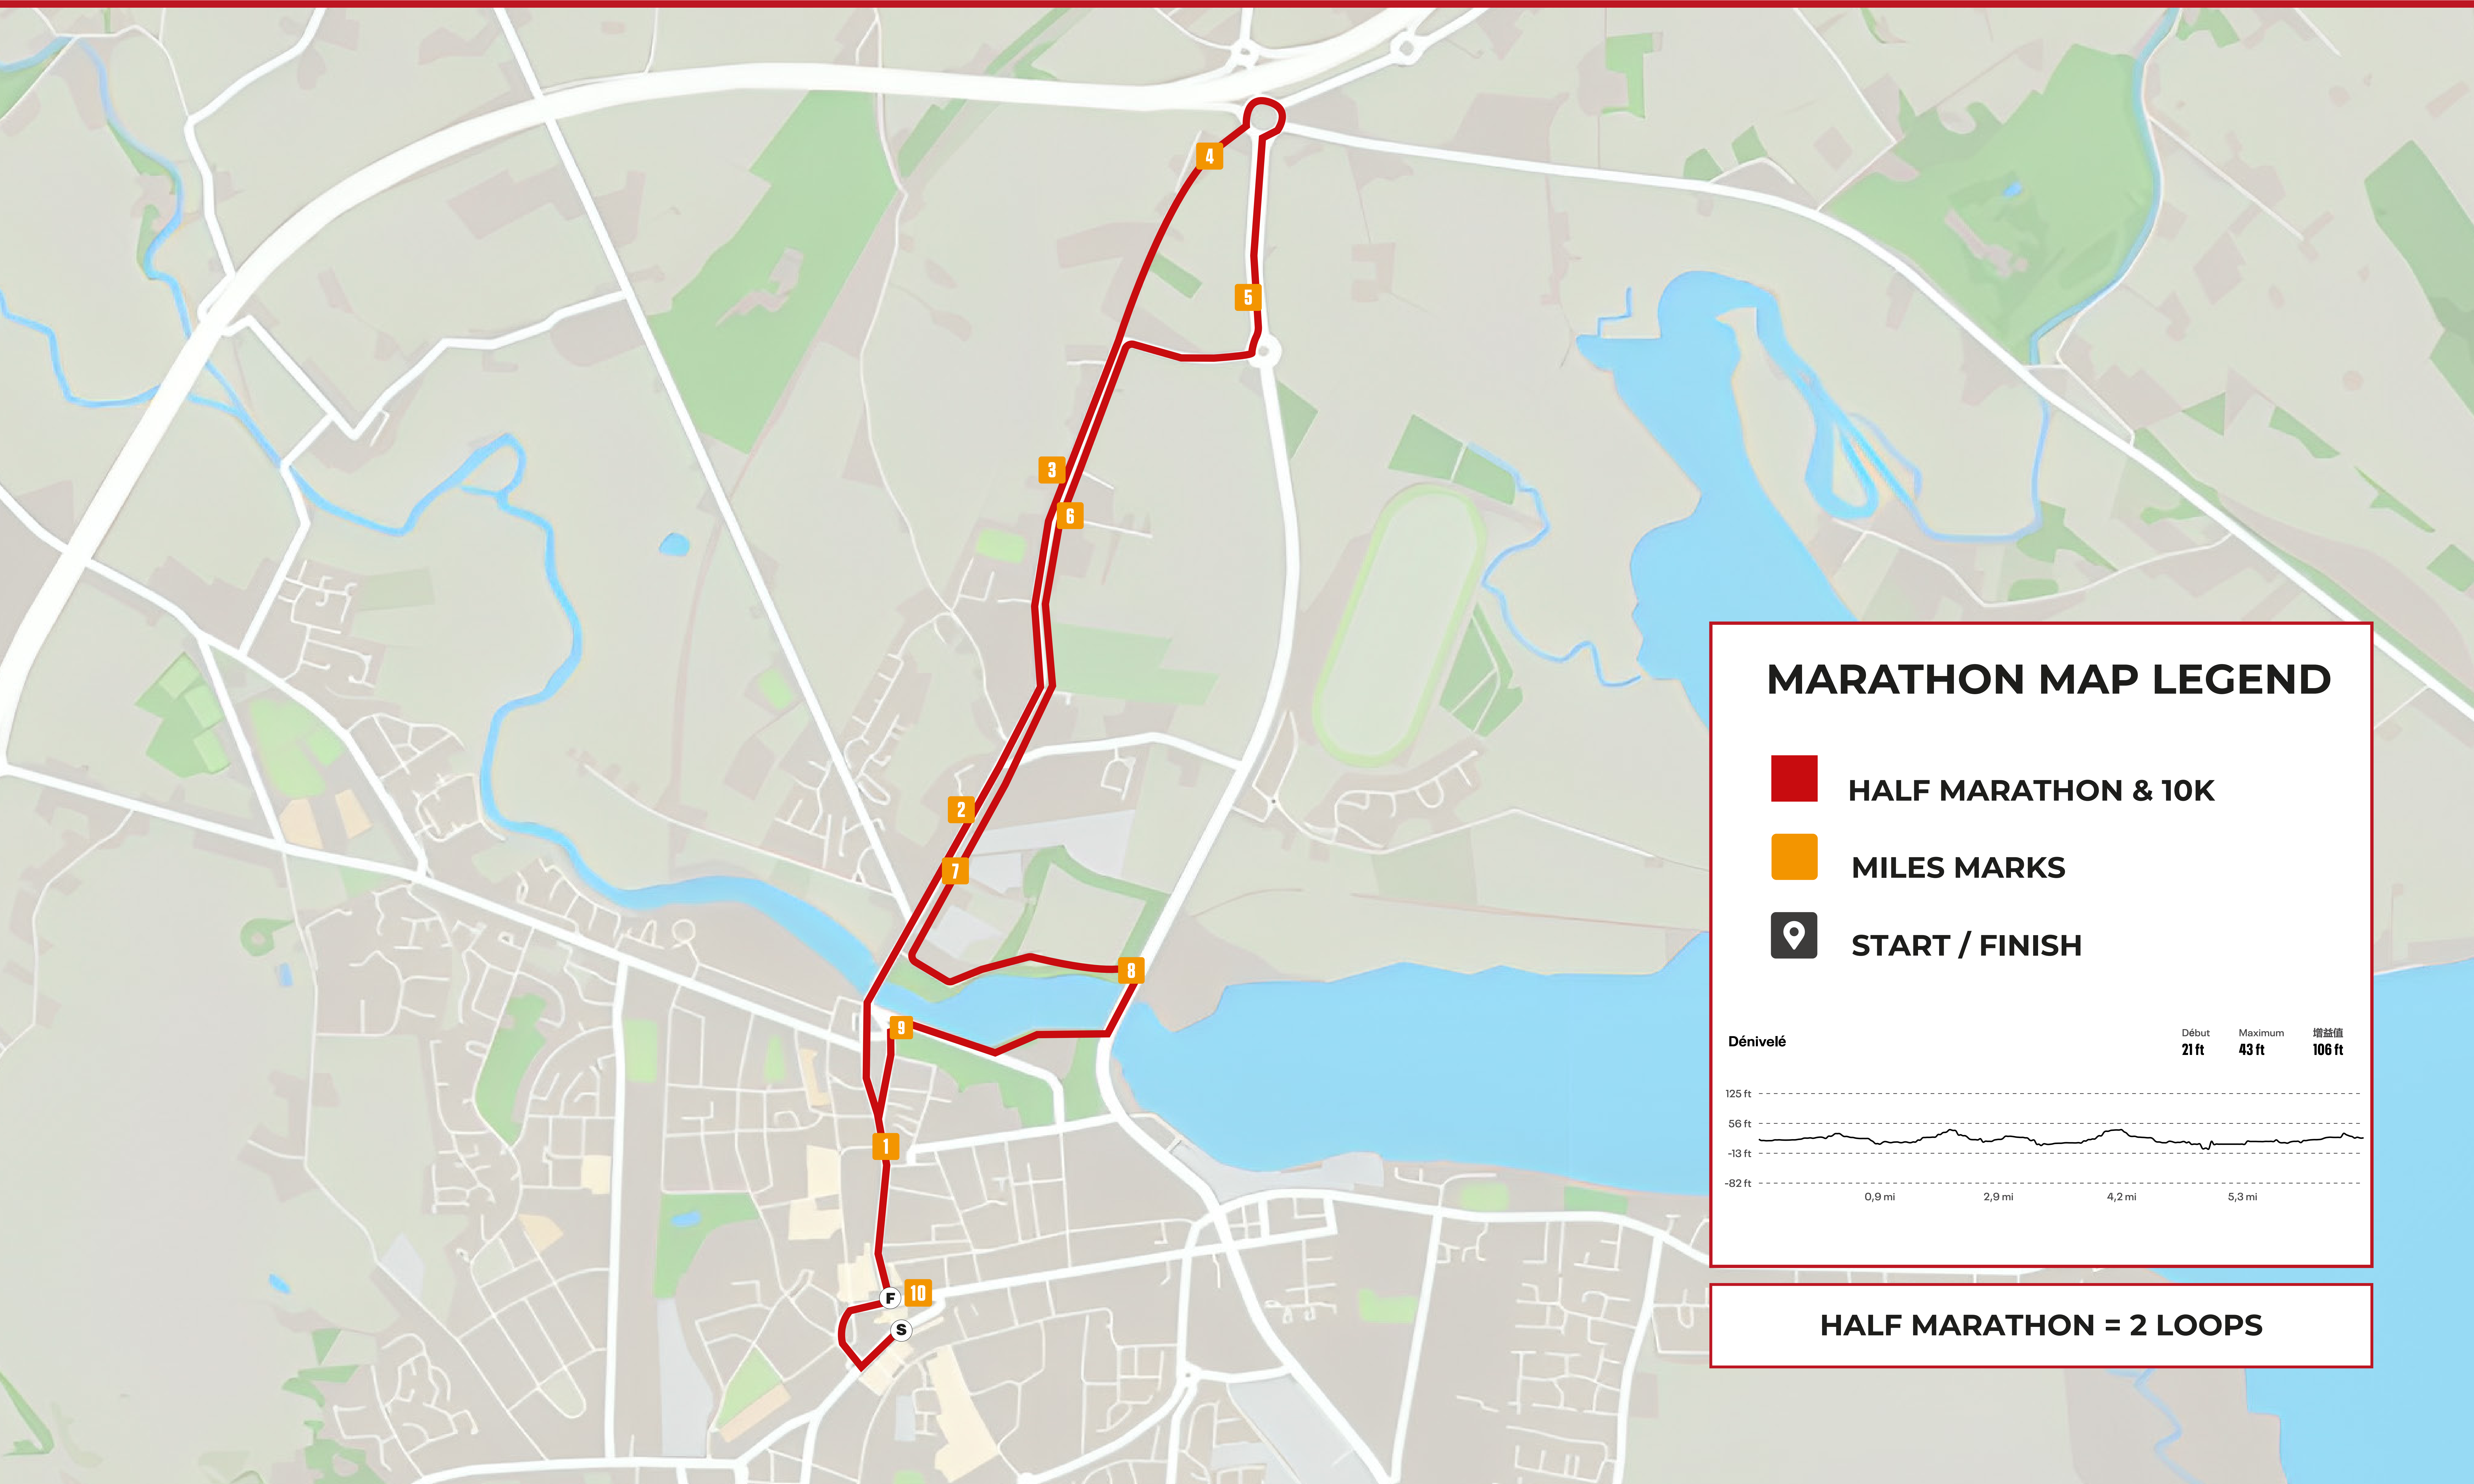

DUNDALK HALF MARATHON AND 10K

MARATHON MAP LEGEND

-  HALF MARATHON & 10K
-  MILES MARKS
-  START / FINISH

HALF MARATHON = 2 LOOPS