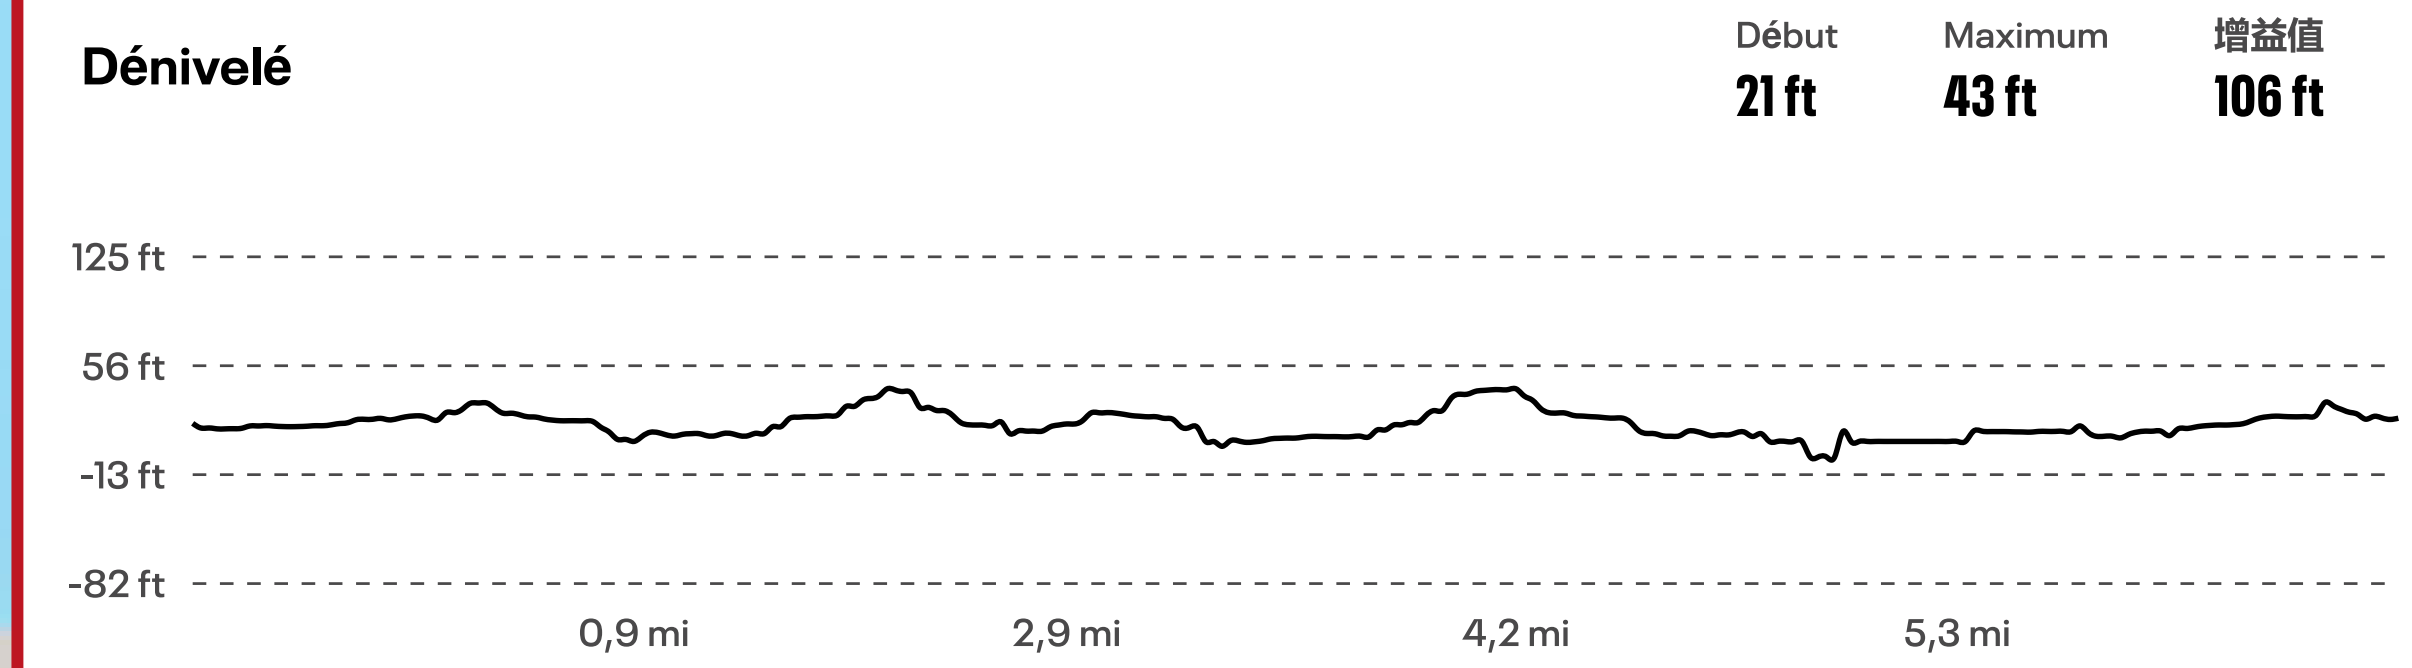

DUNDALK HALF MARATHON AND 10K

MARATHON MAP LEGEND

-  HALF MARATHON & 10K
-  MILES MARKS
-  START / FINISH

HALF MARATHON = 2 LOOPS